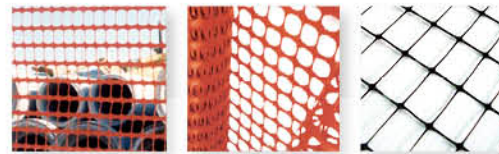

> MEDICAL TUBE

> TOOLING

> EDGE BAND

> PS PICTURE FRAME

> PRINTING MACHINE

PRINTING MACHINE PROCESS

> PVC WINDOW PROFILE

> PVC DOOR / FRAME PROFILE

> FRUIT NET

> PVC PIPE

> STRETCHED / SQUARE NET

› **MAIN PROFILE EXTRUSION LINES AVAILABLE:**

- 1.WOOD PLASTIC COMPOSITE
- 2.PVC FOAM PROFILES
- 3.PVC WINDOW / DOOR COMPLETE PLANT
- 4.PVC RIGID / FLEXBLE PROFILES
- 5.PVC TRUNKING COMPLETE PLANT
- 6.PS FOAM PICTURE FRAME AND BUILDING / DECORATION PROFILE
- 7.ALL KINDS OF PROFILE DIE