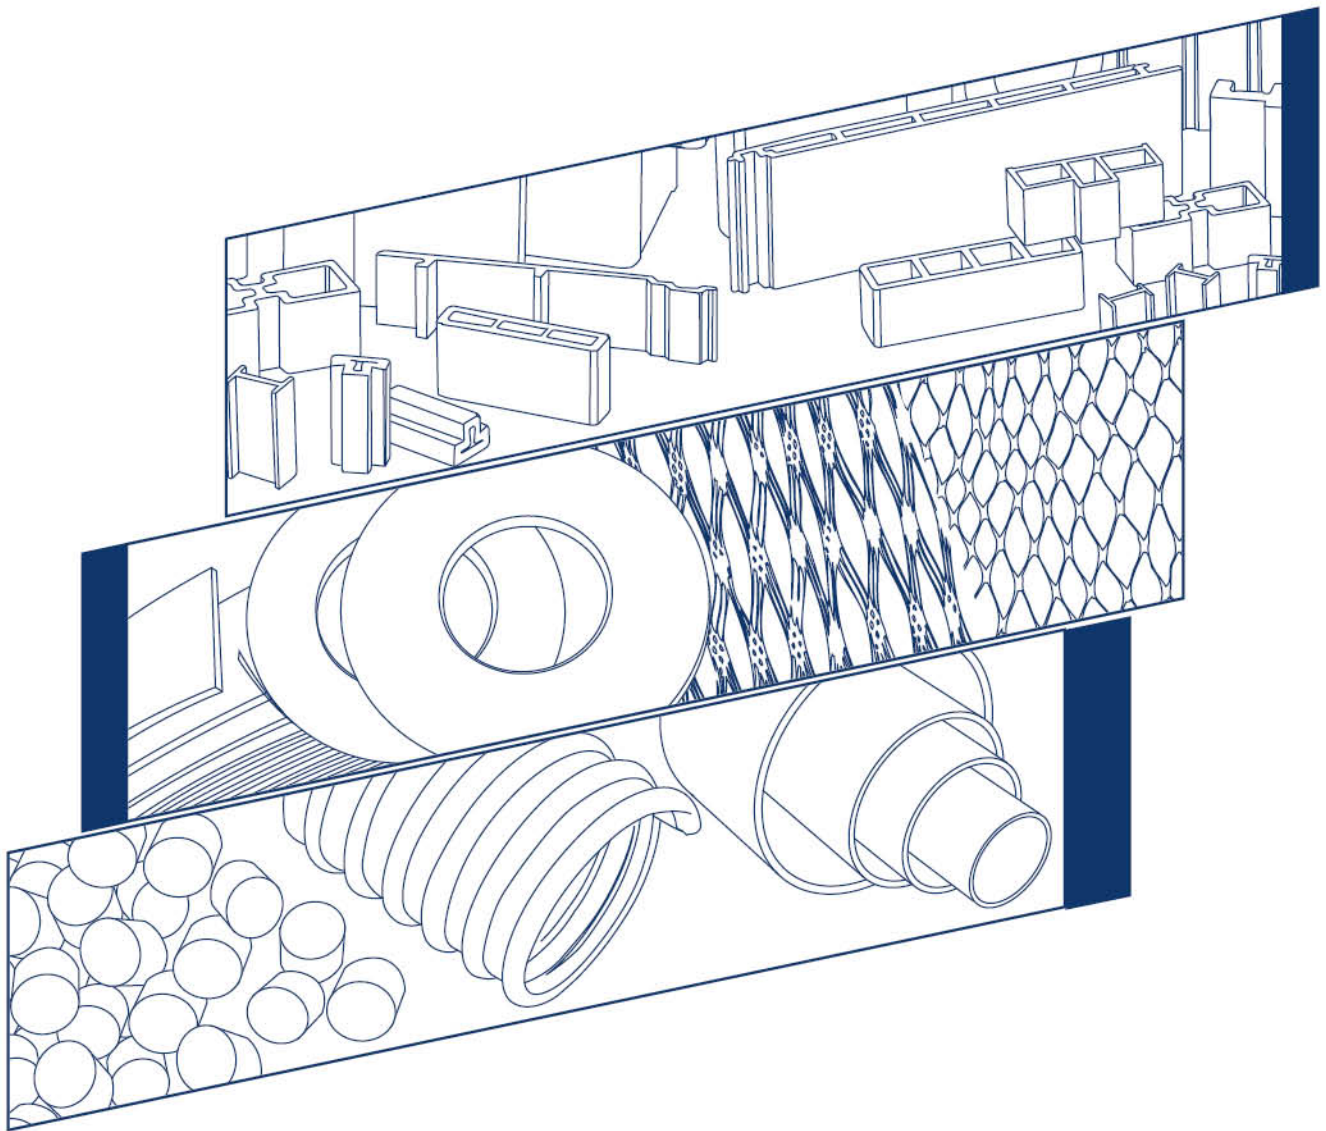

Everplast

PROFILE/ PIPE/NET

EXTRUSION MACHINE

we offer turnkey and total solution

> ABS COMPOUNDING

> TRUNKING

> PC/PS/PMMA LAMPING

> REINFORCED HOSE

> MEDICAL TUBE

> TOOLING

> EDGE BAND

> PS PICTURE FRAME

> PRINTING MACHINE

PRINTING MACHINE PROCESS

> PVC WINDOW PROFILE

> PVC DOOR / FRAME PROFILE

> FRUIT NET

> PVC PIPE

> STRETCHED / SQUARE NET

› **MAIN PROFILE EXTRUSION LINES AVAILABLE:**

- 1.WOOD PLASTIC COMPOSITE
- 2.PVC FOAM PROFILES
- 3.PVC WINDOW / DOOR COMPLETE PLANT
- 4.PVC RIGID / FLEXBLE PROFILES
- 5.PVC TRUNKING COMPLETE PLANT
- 6.PS FOAM PICTURE FRAME AND BUILDING / DECORATION PROFILE
- 7.ALL KINDS OF PROFILE DIE

› **MAIN PIPE EXTRUSION LINES AVAILABLE:**

- 1.HDPE/LDPE PIPE RANGE TO MAX.Ø1200 m/m
- 2.PVC PIPE RANGE TO MAX.Ø1200 m/m
- 3.LDPE COSMETIC TUBE
- 4.PU PRECISION TUBE
- 5.HDPE STEEL PIPE COATING SYSTEM
- 6.PC TRANSPARENT TUBE
- 7.FLEXIBLE PVC TUBE AND REINFORCED HOSE
- 8.RIGID / SOFT PVC SUCTION HOSE
- 9.PVC MEDICAL TUBE
- 10.PVC / PE DIE UPTO Ø1200 m/m