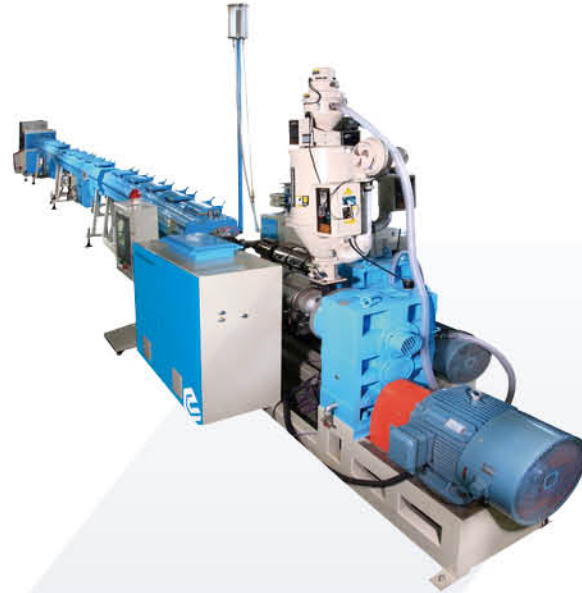

> MEDICAL TUBE

> TOOLING

> EDGE BAND

> PS PICTURE FRAME

> PRINTING MACHINE

PRINTING MACHINE PROCESS

> PVC WINDOW PROFILE

> PVC DOOR / FRAME PROFILE

> FRUIT NET

> PVC PIPE

> STRETCHED / SQUARE NET

› **MAIN PROFILE EXTRUSION LINES AVAILABLE:**

- 1.WOOD PLASTIC COMPOSITE
- 2.PVC FOAM PROFILES
- 3.PVC WINDOW / DOOR COMPLETE PLANT
- 4.PVC RIGID / FLEXBLE PROFILES
- 5.PVC TRUNKING COMPLETE PLANT
- 6.PS FOAM PICTURE FRAME AND BUILDING / DECORATION PROFILE
- 7.ALL KINDS OF PROFILE DIE

› **MAIN PIPE EXTRUSION LINES AVAILABLE:**

- 1.HDPE/LDPE PIPE RANGE TO MAX.Ø1200 m/m
- 2.PVC PIPE RANGE TO MAX.Ø1200 m/m
- 3.LDPE COSMETIC TUBE
- 4.PU PRECISION TUBE
- 5.HDPE STEEL PIPE COATING SYSTEM
- 6.PC TRANSPARENT TUBE
- 7.FLEXIBLE PVC TUBE AND REINFORCED HOSE
- 8.RIGID / SOFT PVC SUCTION HOSE
- 9.PVC MEDICAL TUBE
- 10.PVC / PE DIE UPTO Ø1200 m/m